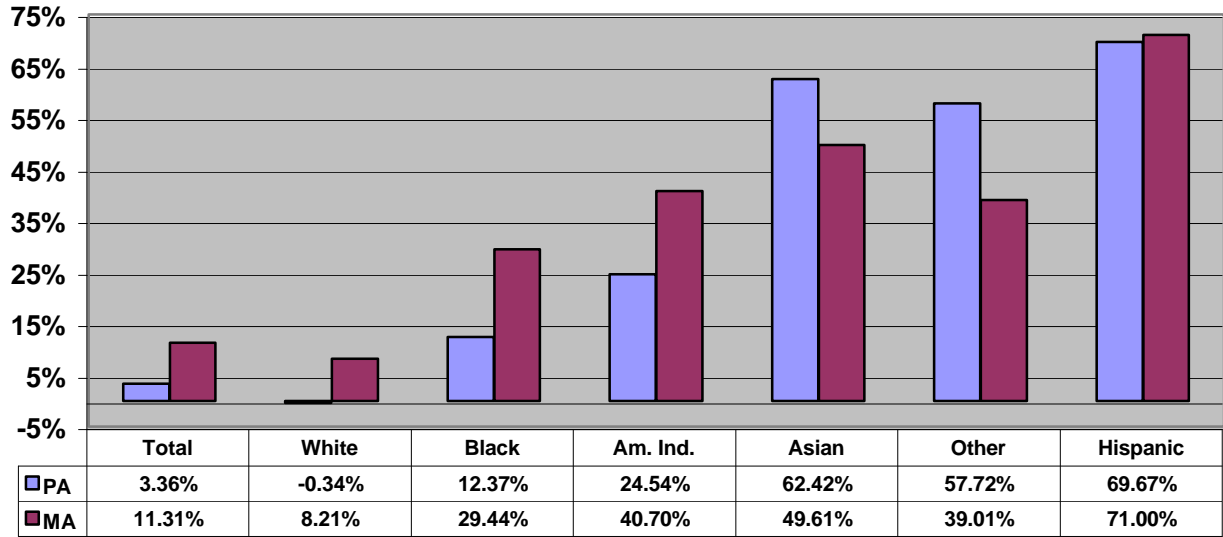

Lancaster, PA MA and Pennsylvania % Population Change by Race/Origin 1990-2000

■ PA
■ MA